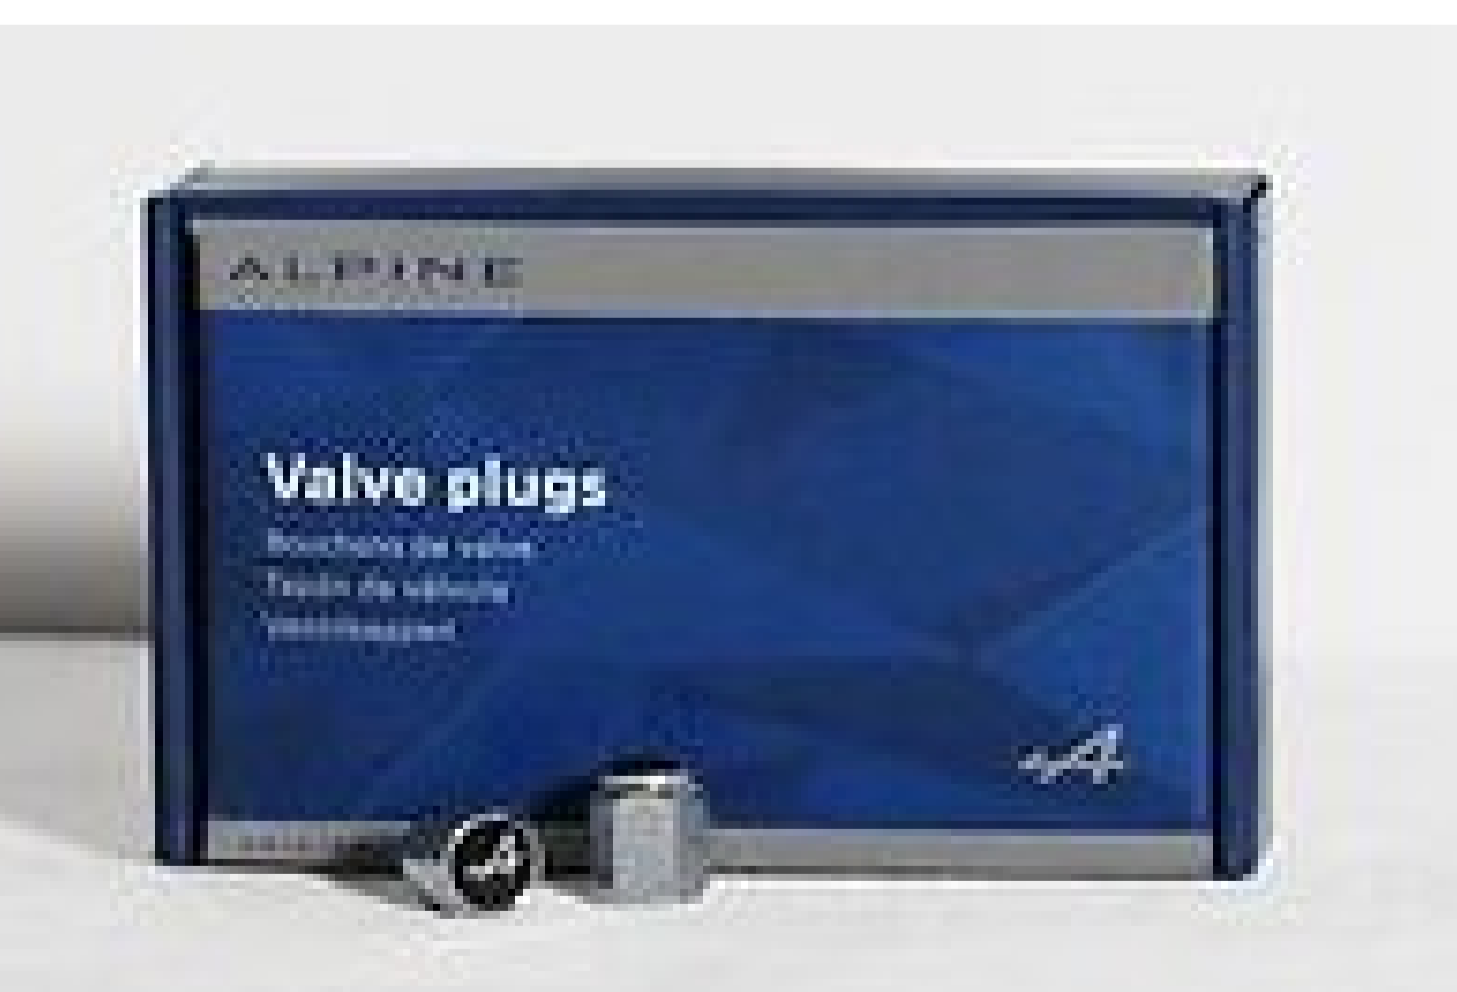

alpine pack

alpine valve caps 8201701184

esprit alpine floor mats 749M65899R