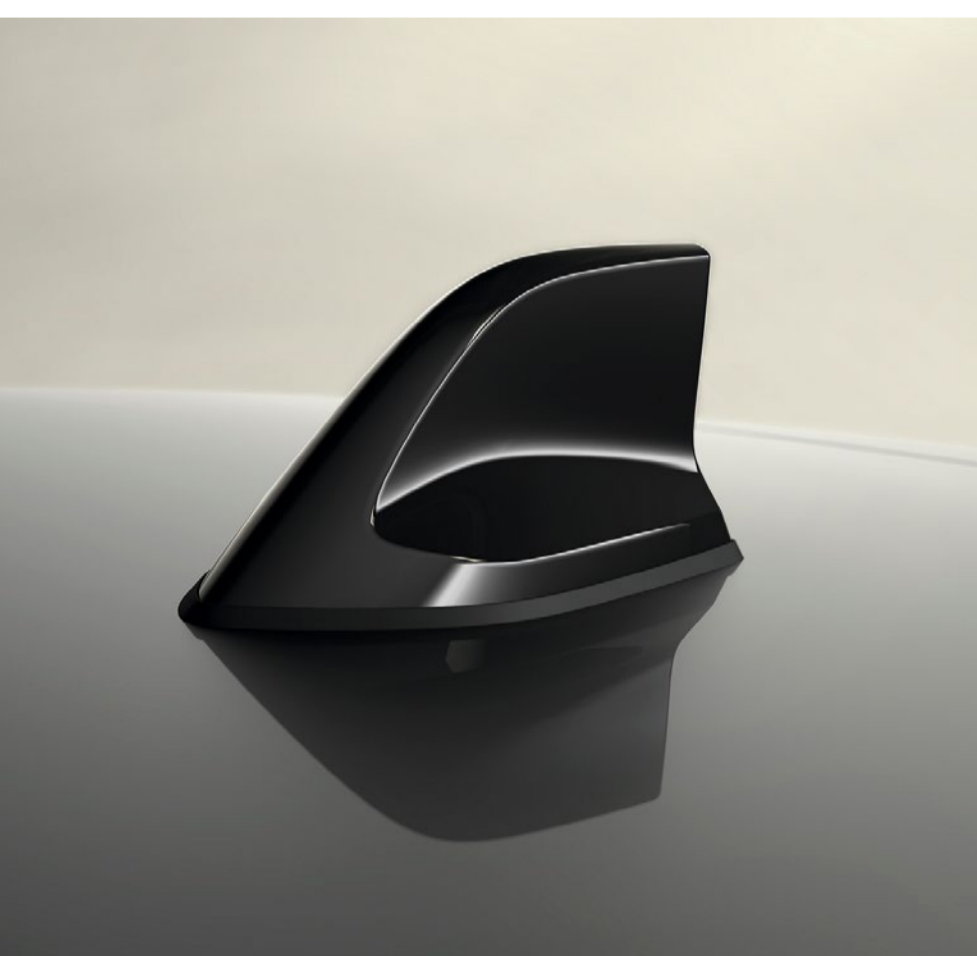

RENAULT CLIO E-TECH FULL HYBRID

accessories

exterior design

exterior

shark fin antenna, chrome door mirror shells and underbody approach light

Make a statement with our style packs.

style pack (evolution only)

shark antenna
8201721305

illuminated door sills
7711785790

chrome mirror shells
8201547579

style pack (techno and esprit Alpine)

chrome mirror shells
8201547579

underbody welcome light
266683156R

interior design